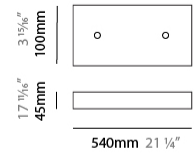

COSMOS ABSTRACT SUSPENSION

D101738-

base number   LED   Color   Finish
Dimming   Temperature   Options

1. To build a product code in our configurator select the specify button on the base model # product page
2. To build a manual product code on this datasheet choose from the options listed below in blue font and add the suffix to the base model #

GENERAL

Series: Cosmos Abstract
Brand: Quasar
Division: Design
Mounting Type: Suspension
Mounting Location: Ceiling
Subcategory: Ambient

PHYSICAL

Shape: Abstract
Length (mm): 1250
Length (in): 49 3/16
Width (mm): 500
Width (in): 19 11/16
Height (mm): 400
Height (in): 15 3/4
Max. Overall Height (mm): 2400
Max. Overall Height (in): 94 1/2
Light Distribution: Omnidirectional
Weight (kg): 4
Weight (lbs): 8.82
[Fixture Finish: NIC / BRA / BBR](#)
Fixture Material: Metal
Cable Details: 2000mm Cable
Upon Request: Custom Sizes

ELECTRICAL

Lamp Type: LED
Input Wattage (W): 30
[Dimming: Non-Dimming / Phase Dimming (120vac Only)](#)
Driver Included: Yes
Driver Location: Integrated
Driver Type: Constant Voltage - Universal
Driver Class: Class 2
Input Voltage (V): 120 - 277
Output Voltage (V): 12
Upon Request: Integral: 0-10Vdc dimming

LED

Number of LEDs: 50
[Color Temperature (°K): 2400 / 2800](#)
Max. Delivered Lumen (lm): 1500 (2800K)
CRI: >90 CRI
Lamp Life (hrs): 50000

OPTICAL

RATINGS AND CERTIFICATIONS

Certified By: Certified for North American Standards
IP rating: IP20