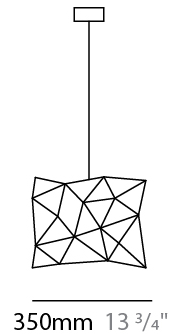

COSMOS ABSTRACT SUSPENSION

D101942-

base number   LED Dimming   Color Temperature   Finish Options

1. To build a product code in our configurator select the specify button on the base model # product page
2. To build a manual product code on this datasheet choose from the options listed below in blue font and add the suffix to the base model #

GENERAL

Series: Cosmos Abstract
Brand: Quasar
Division: Design
Mounting Type: Suspension
Mounting Location: Ceiling
Subcategory: Ambient

PHYSICAL

Shape: Abstract
Length (mm): 800
Length (in): 31 1/2
Width (mm): 350
Width (in): 13 3/4
Height (mm): 350
Height (in): 13 3/4
Max. Overall Height (mm): 2350
Max. Overall Height (in): 92 1/2
Light Distribution: Omnidirectional
Weight (kg): 2.50
Weight (lbs): 5.51
[Fixture Finish: NIC / BRA / BBR](#)
Fixture Material: Metal
Upon Request: Custom Sizes

ELECTRICAL

Lamp Type: LED
Input Wattage (W): 21
[Dimming: Non-Dimming / Phase Dimming (120vac Only)](#)
Driver Included: Yes
Driver Location: Integrated
Driver Type: Constant Voltage - Universal
Driver Class: Class 2
Input Voltage (V): 120 - 277
Output Voltage (V): 12
Upon Request: Integral: 0-10Vdc dimming

LED

Number of LEDs: 35
[Color Temperature (°K): 2400 / 2800](#)
Max. Delivered Lumen (lm): 1050 (2800K)
CRI: >90 CRI
Lamp Life (hrs): 50000

OPTICAL

RATINGS AND CERTIFICATIONS

Certified By: Certified for North American Standards
IP rating: IP20