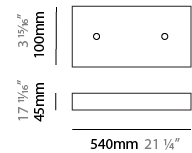

COSMOS ABSTRACT SUSPENSION

D101942-

base number   LED Dimming   Color Temperature   Finish Options

1. To build a product code in our configurator select the specify button on the base model # product page
2. To build a manual product code on this datasheet choose from the options listed below in blue font and add the suffix to the base model #

GENERAL

Series: Cosmos Abstract
Brand: Quasar
Division: Design
Mounting Type: Suspension
Mounting Location: Ceiling
Subcategory: Ambient

PHYSICAL

Shape: Abstract
Length (mm): 800
Length (in): 31 1/2
Width (mm): 350
Width (in): 13 3/4
Height (mm): 350
Height (in): 13 3/4
Max. Overall Height (mm): 2350
Max. Overall Height (in): 92 1/2
Light Distribution: Omnidirectional
Weight (kg): 2.50
Weight (lbs): 5.51
[Fixture Finish: NIC / BRA / BBR](#)
Fixture Material: Metal
Upon Request: Custom Sizes

ELECTRICAL

Lamp Type: LED
Input Wattage (W): 21
[Dimming: Non-Dimming / Phase Dimming (120vac Only)](#)
Driver Included: Yes
Driver Location: Integrated
Driver Type: Constant Voltage - Universal
Driver Class: Class 2
Input Voltage (V): 120 - 277
Output Voltage (V): 12
Upon Request: Integral: 0-10Vdc dimming

LED

Number of LEDs: 35
[Color Temperature (°K): 2400 / 2800](#)
Max. Delivered Lumen (lm): 1050 (2800K)
CRI: >90 CRI
Lamp Life (hrs): 50000

OPTICAL

RATINGS AND CERTIFICATIONS

Certified By: Certified for North American Standards
IP rating: IP20