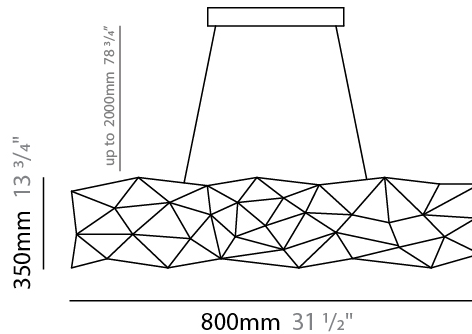

COSMOS ABSTRACT SUSPENSION

D101942-

base number   LED Dimming   Color Temperature   Finish Options

1. To build a product code in our configurator select the specify button on the base model # product page
2. To build a manual product code on this datasheet choose from the options listed below in blue font and add the suffix to the base model #

GENERAL

Series: Cosmos Abstract
Brand: Quasar
Division: Design
Mounting Type: Suspension
Mounting Location: Ceiling
Subcategory: Ambient

PHYSICAL

Shape: Abstract
Length (mm): 800
Length (in): 31 1/2
Width (mm): 350
Width (in): 13 3/4
Height (mm): 350
Height (in): 13 3/4
Max. Overall Height (mm): 2350
Max. Overall Height (in): 92 1/2
Light Distribution: Omnidirectional
Weight (kg): 2.50
Weight (lbs): 5.51
[Fixture Finish: NIC / BRA / BBR](#)
Fixture Material: Metal
Upon Request: Custom Sizes

ELECTRICAL

Lamp Type: LED
Input Wattage (W): 21
[Dimming: Non-Dimming / Phase Dimming (120vac Only)](#)
Driver Included: Yes
Driver Location: Integrated
Driver Type: Constant Voltage - Universal
Driver Class: Class 2
Input Voltage (V): 120 - 277
Output Voltage (V): 12
Upon Request: Integral: 0-10Vdc dimming

LED

Number of LEDs: 35
[Color Temperature (°K): 2400 / 2800](#)
Max. Delivered Lumen (lm): 1050 (2800K)
CRI: >90 CRI
Lamp Life (hrs): 50000

OPTICAL

RATINGS AND CERTIFICATIONS

Certified By: Certified for North American Standards
IP rating: IP20