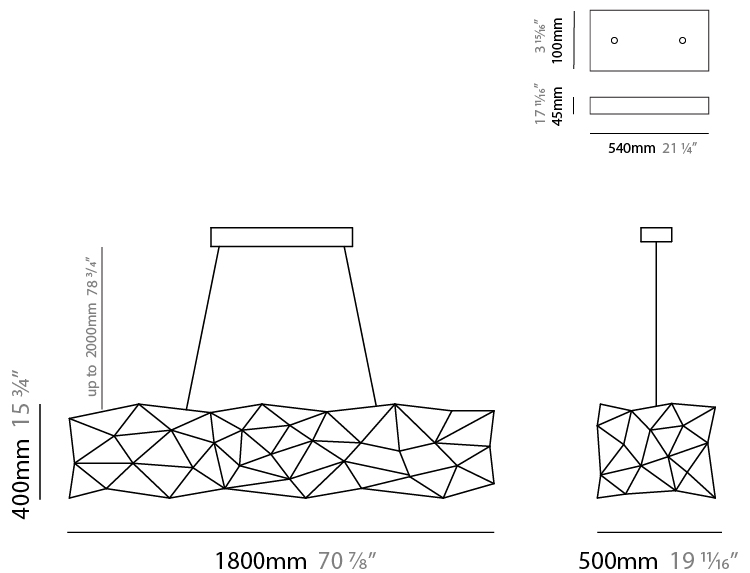

COSMOS ABSTRACT SUSPENSION

D101739-

base number   LED Dimming   Color Temperature   Finish Options

1. To build a product code in our configurator select the specify button on the base model # product page
2. To build a manual product code on this datasheet choose from the options listed below in blue font and add the suffix to the base model #

GENERAL

Series: Cosmos Abstract
Brand: Quasar
Division: Design
Mounting Type: Suspension
Mounting Location: Ceiling
Subcategory: Ambient

PHYSICAL

Shape: Abstract
Length (mm): 1800
Length (in): 70 ⁷/₈
Width (mm): 500
Width (in): 19 ¹¹/₁₆
Height (mm): 400
Height (in): 15 ³/₄
Max. Overall Height (mm): 2400
Max. Overall Height (in): 94 ¹/₂
Light Distribution: Omnidirectional
Weight (kg): 4.5
Weight (lbs): 9.92
[Fixture Finish: NIC / BRA / BBR](#)
Fixture Material: Metal
Cable Details: 2000mm Cable
Upon Request: Custom Sizes

ELECTRICAL

Lamp Type: LED
Input Wattage (W): 36
[Dimming: Non-Dimming / Phase Dimming (120vac Only)](#)
Driver Included: Yes
Driver Location: Integrated
Driver Type: Constant Voltage - Universal
Driver Class: Class 2
Input Voltage (V): 120 - 277
Output Voltage (V): 12
Upon Request: Integral: 0-10Vdc dimming

LED

Number of LEDs: 60
[Color Temperature (°K): 2400 / 2800](#)
Max. Delivered Lumen (lm): 1800 (2800K)
CRI: >90 CRI
Lamp Life (hrs): 50000

OPTICAL

RATINGS AND CERTIFICATIONS

Certified By: Certified for North American Standards
IP rating: IP20